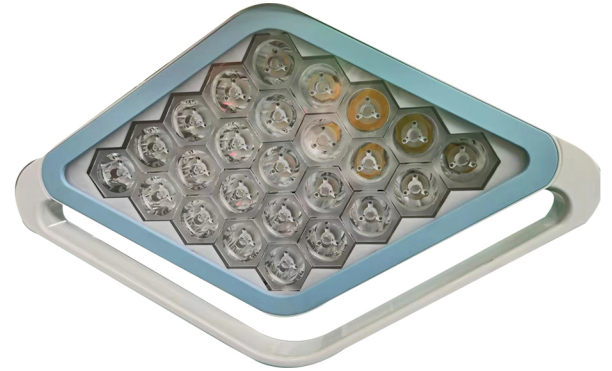

Butter fly 700/500 Led Shadowless Operation lamp

Product Characteristics

Brand Name	Topcare
Model Number	Butterfly 700/500
Bulb quantity	112/81
Bulb type	LED
Illuminance (Lux)	80,000-180,000/60,00-160,000
Average bulb life (hours)	= 80,000
Color temperature (K)	3700—5000
Diameter of light spot (mm)	160-350
Color rendering index	85-98
Lighting depth (mm)	=1200
Temperature rises at operator's head	< 1?
Mains voltage	AC100-240V 50/60HZ
Input power (W)	400